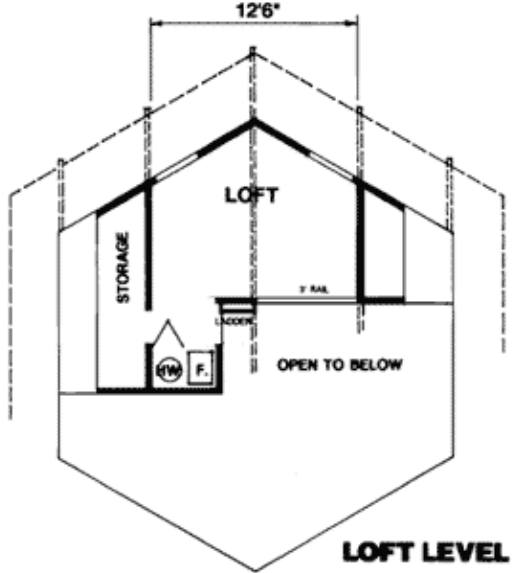

**Plan Number: 94308**

659 Total Living Area  
 511 Main Living  
 148 Upper Living  
 1 Bedrooms  
 1 Fulls Bath(s)  
 24' Wide x 40' Deep

Call 1-800-235-5700 to order.  
[www.familyhomeplans.com](http://www.familyhomeplans.com)

1 Set: \$435.00  
 4 Sets: \$485.00  
 8 Sets: \$535.00  
 Vellum Plan Set: \$650.00

Available Foundation Types:  
 Crawlspace

Mirror Reverse: \$50.00

Level Two

Level One