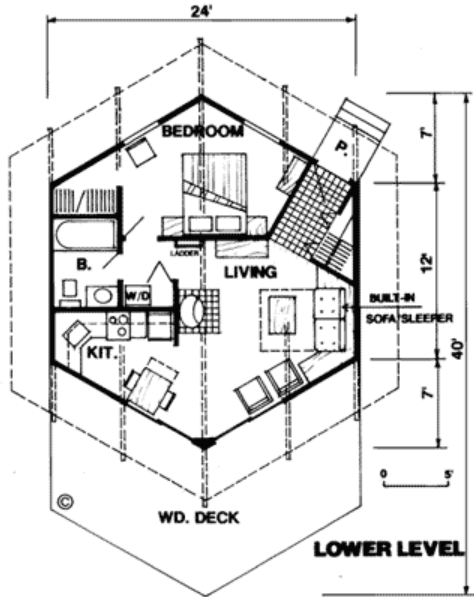

**Plan Number: 94308**

659 Total Living Area  
 511 Main Living  
 148 Upper Living  
 1 Bedrooms  
 1 Fulls Bath(s)  
 24' Wide x 40' Deep

Call 1-800-235-5700 to order.  
[www.familyhomeplans.com](http://www.familyhomeplans.com)

1 Set: \$435.00  
 4 Sets: \$485.00  
 8 Sets: \$535.00  
 Vellum Plan Set: \$650.00

Available Foundation Types:  
 Crawlspace

Mirror Reverse: \$50.00

Level Two

Level One